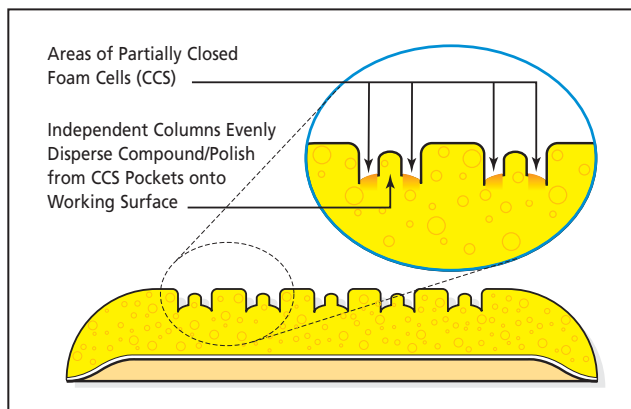

Cross-section of CCS Pad

**LAKE
COUNTRY
MFG., INC.**

www.lakecountrymfg.com